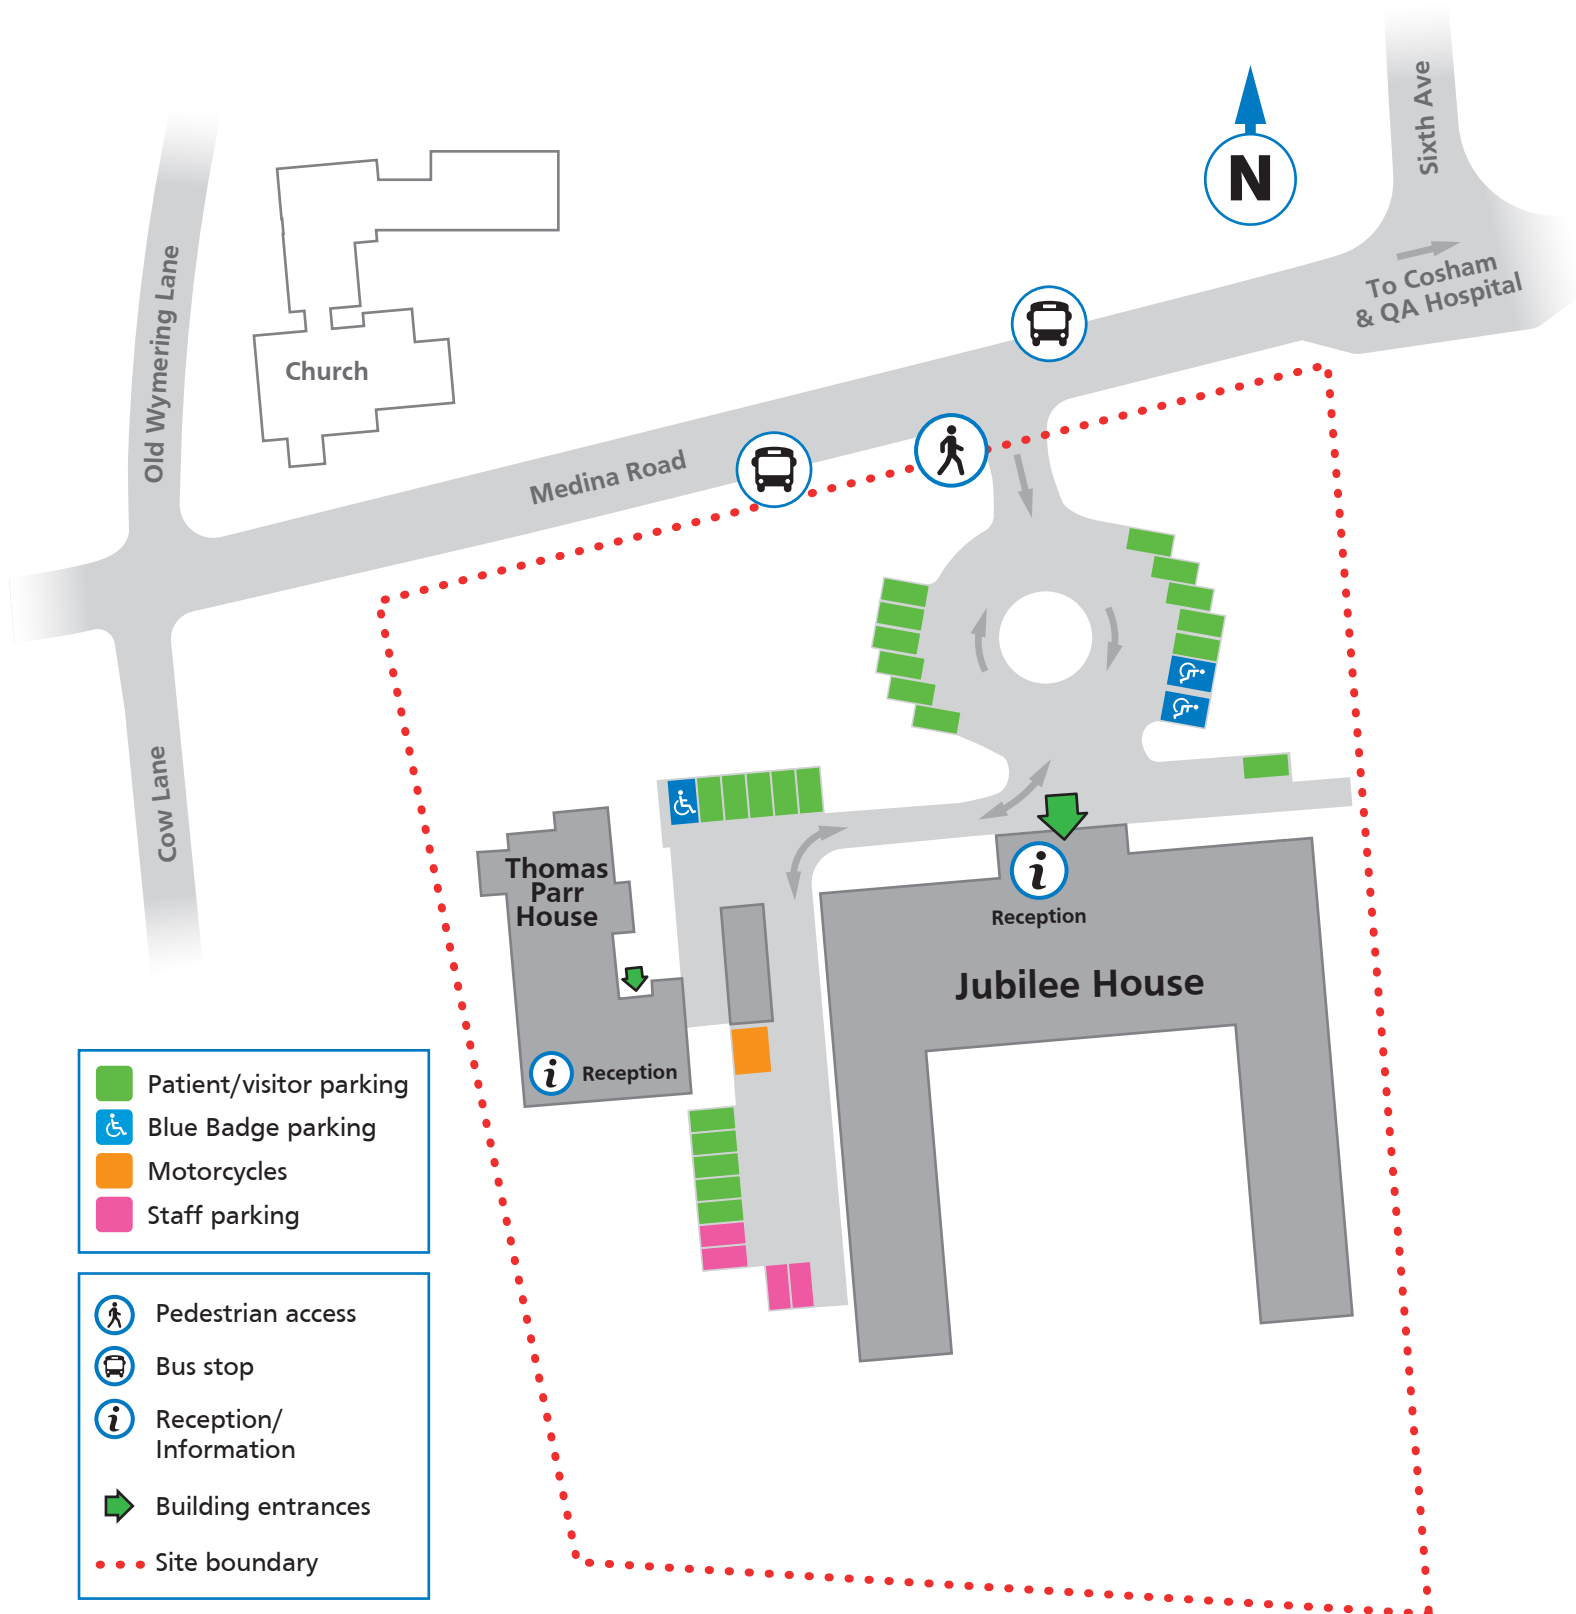

Jubilee House and Thomas Parr House

Jubilee House and Thomas Parr House
Medina Road
Cosham
Portsmouth
PO6 3NH